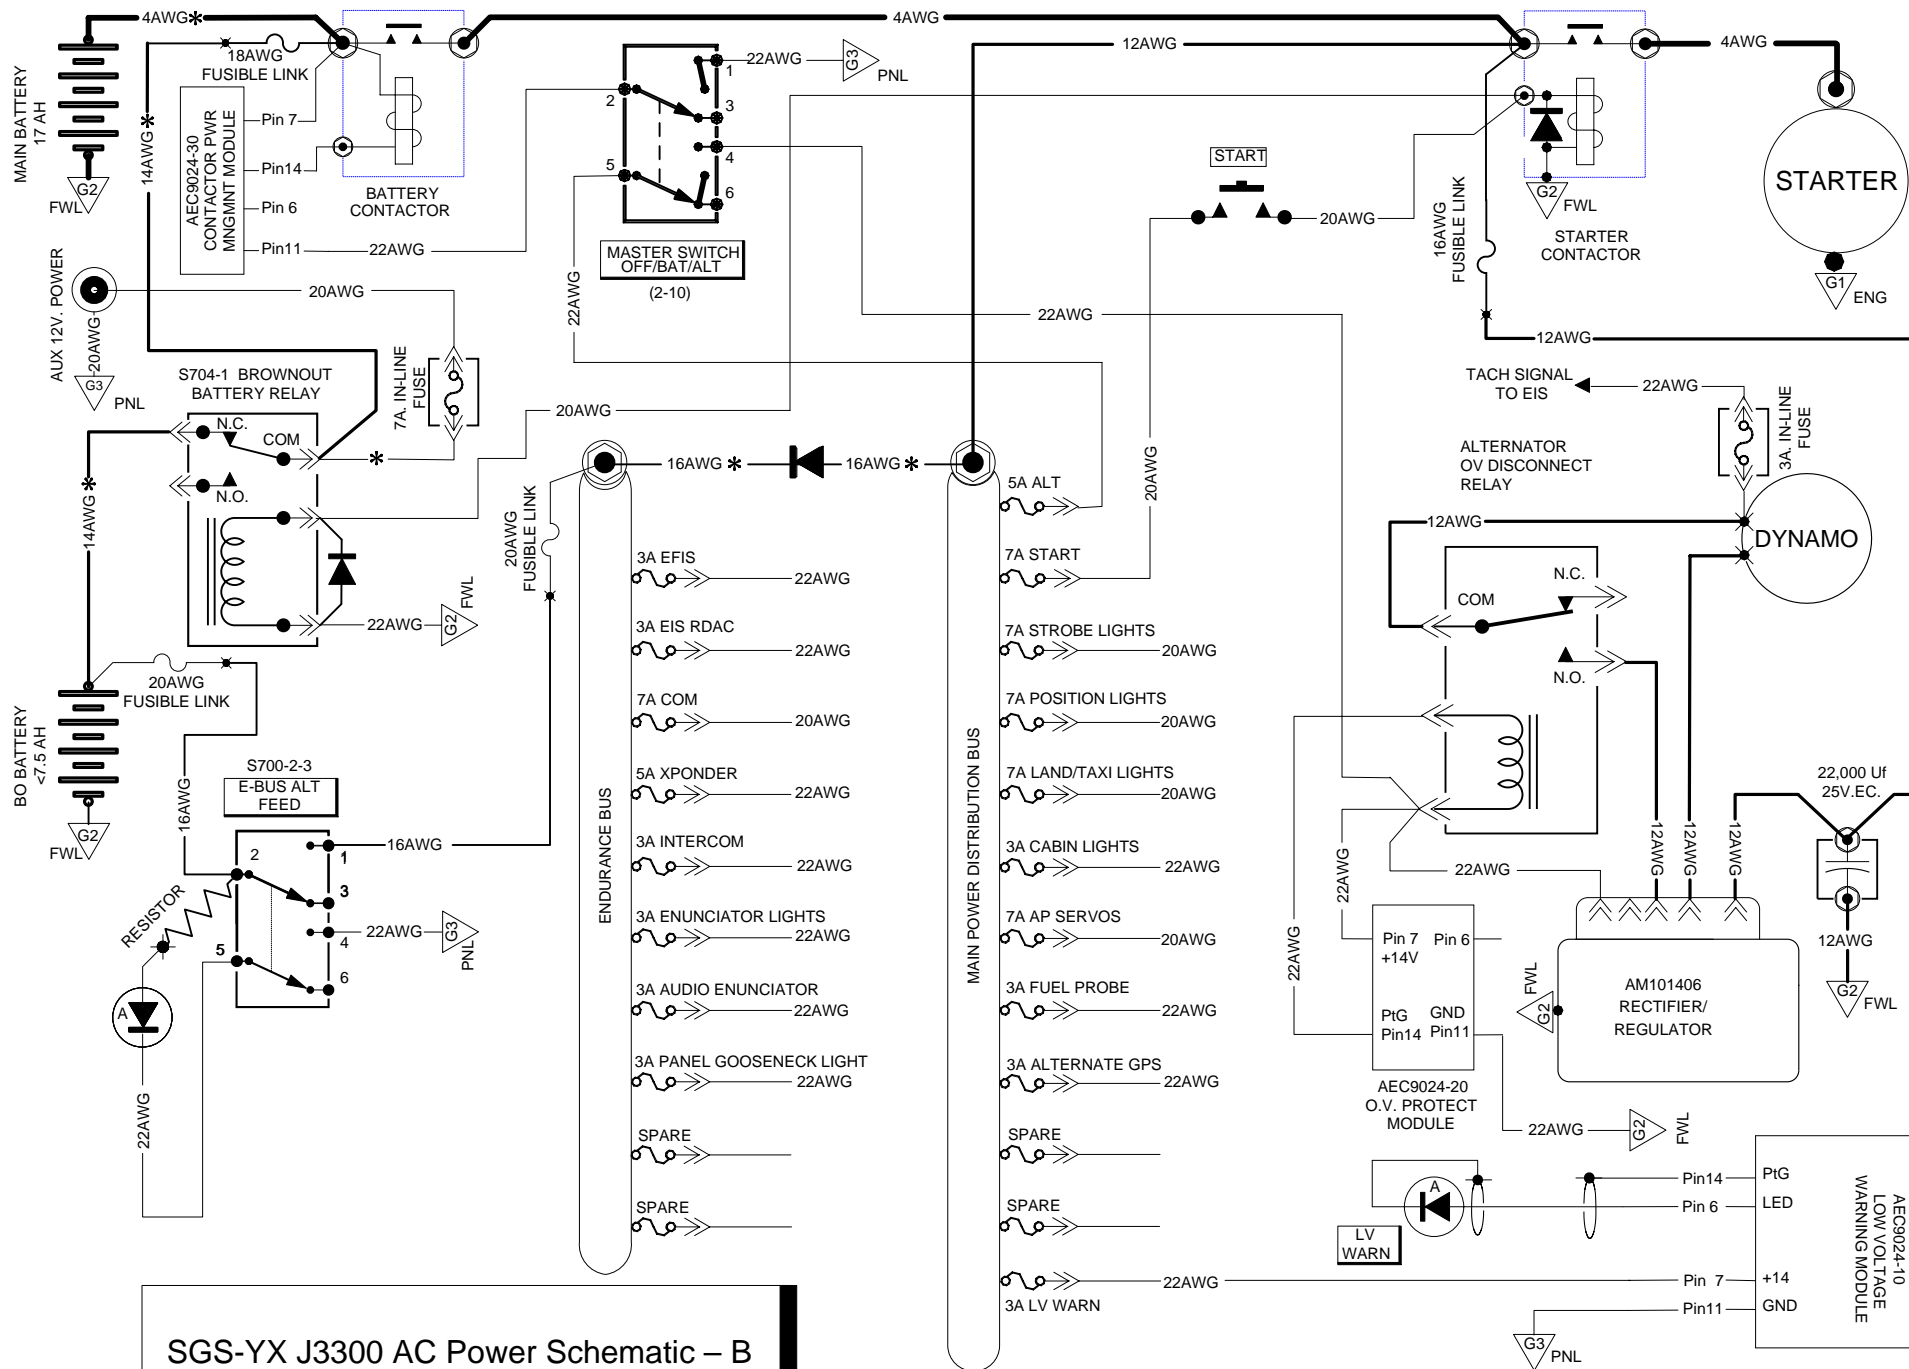

SGS-YX J3300 AC Power Schematic - C
 Includes E Bus Alt Feed Relay
 GRS 28 JULY 2010

SGS-YX J3300 AC Power Schematic – B
Includes BrownOut Battery w/ B/O Relay
GRS 28 JULY 10

SGS-YX J3300 AC Power Schematic – A

GRS 28 JULY 10