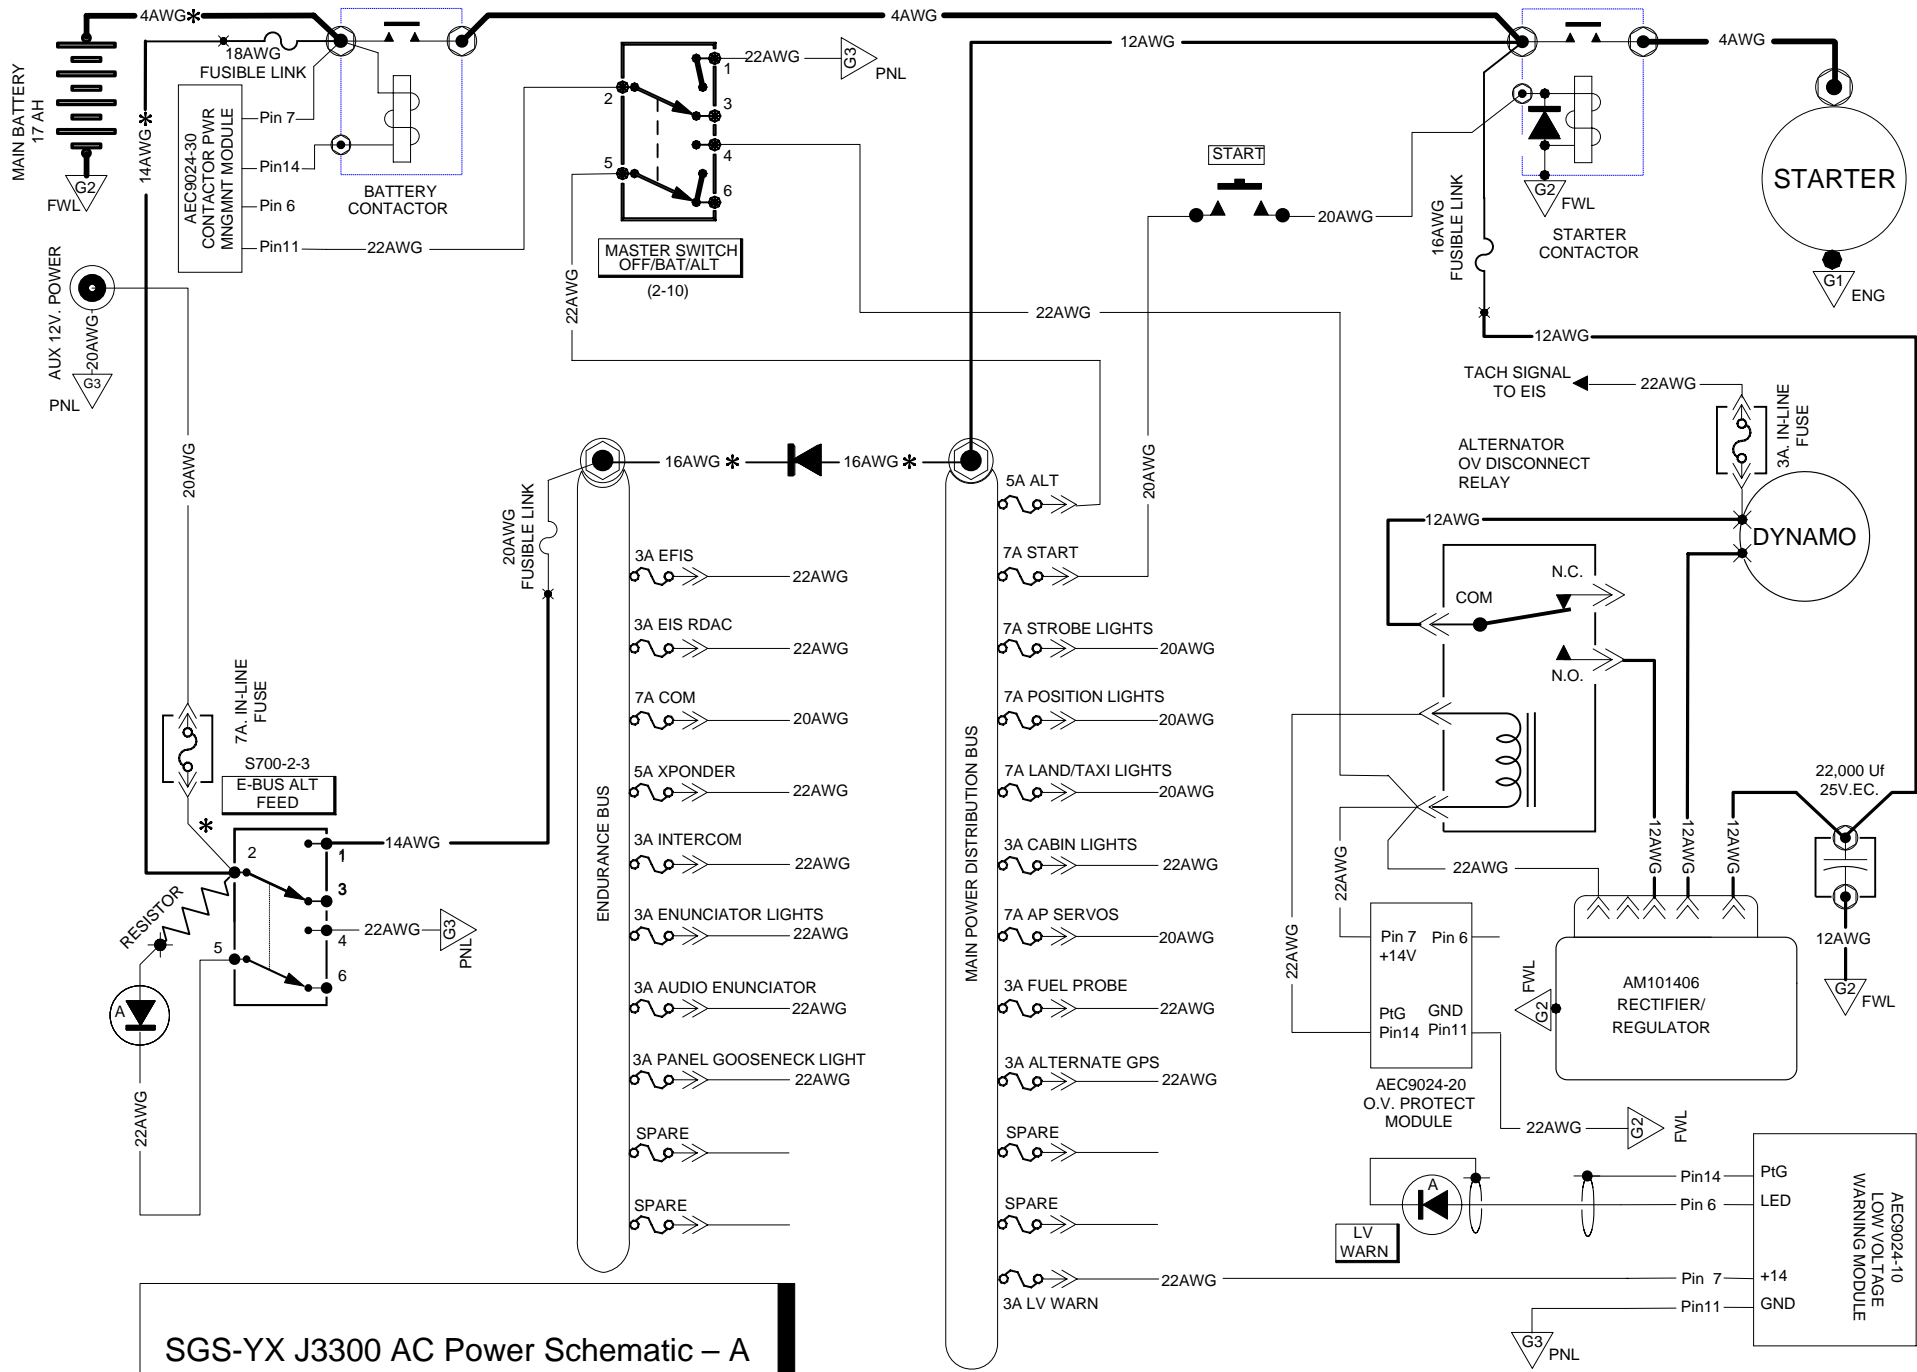

SGS-YX J3300 AC Power Schematic - C
 Includes E Bus Alt Feed Relay
 GRS 28 JULY 2010

SGS-YX J3300 AC Power Schematic – B
Includes BrownOut Battery w/ B/O Relay
GRS 28 JULY 10

SGS-YX J3300 AC Power Schematic – A

GRS 28 JULY 10